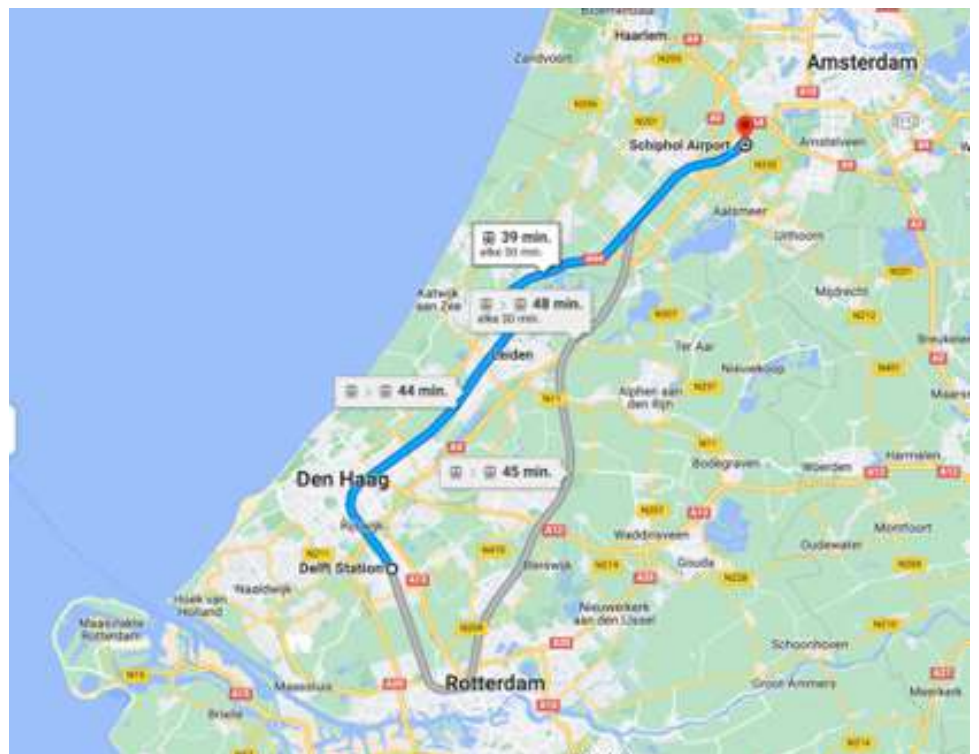

ANNUAL GENERAL MEETING 14 – 16 APRIL 2023

From Schiphol Amsterdam International Airport to Station Delft

Take the train from Amsterdam airport to Delft. The train station is located directly below the airport's Plaza. Take the escalator or lift downstairs to the train platforms. The train journey to Delft takes approximately 40 minutes. If you would like to book your train ticket from Amsterdam Schiphol Airport to Delft in advance, you can visit [this link](#) and order your E-ticket. Alternatively, you will be able to buy a ticket at the airport upon arrival.