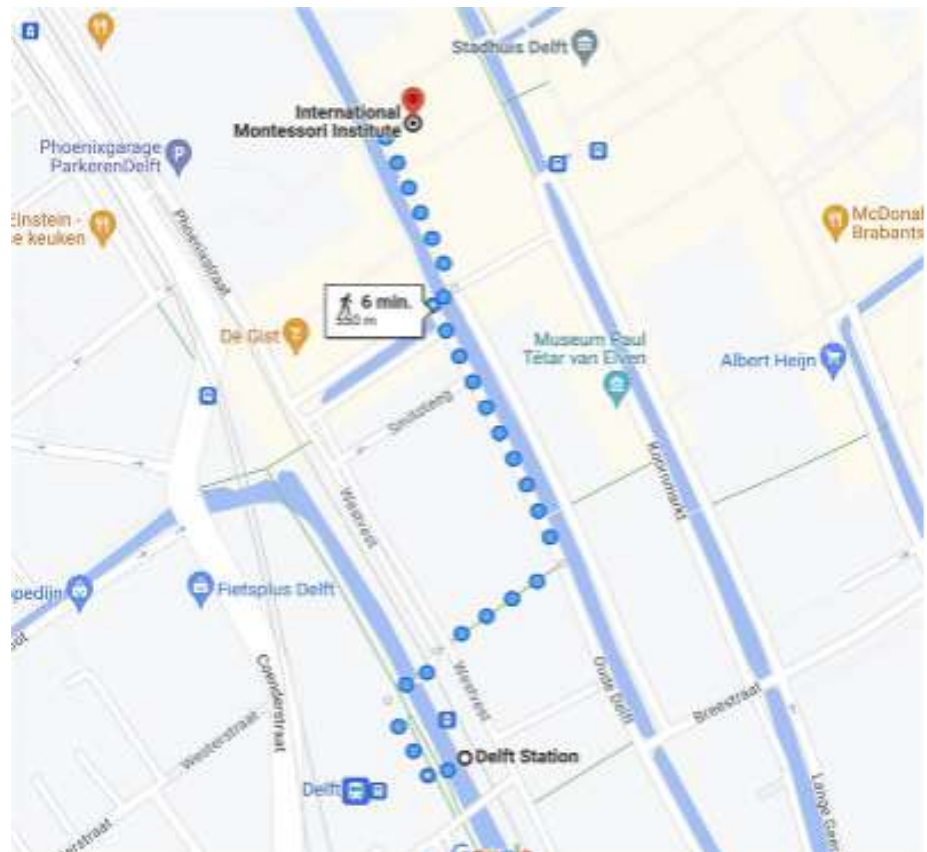

[The Social Hub:](#)

Address: Van Leeuwenhoekpark 1, Delft

[Ibis Styles Delft City Center](#)

Address: Van Leeuwenhoekpark 2, Delft

[Hotel Royal Bridge](#)

Address: Koornmarkt 55 -65, Delft

[Hampshire Hotel](#)

Address: Koepoortplaats 3, Delft

Accommodation Discount

As another option, you can also choose to stay at [The Social Hub in The Hague](#), Hoefkade 9. They have set up a promo code **MONTESORI2023** for us, which will give you a 10% discount on the best available rate (based on availability). The Social Hub in The Hague is located 10 minutes by train from Delft Station.

ANNUAL GENERAL MEETING 14 – 16 APRIL 2023

From Schiphol Amsterdam International Airport to Station Delft

Take the train from Amsterdam airport to Delft. The train station is located directly below the airport's Plaza. Take the escalator or lift downstairs to the train platforms. The train journey to Delft takes approximately 40 minutes. If you would like to book your train ticket from Amsterdam Schiphol Airport to Delft in advance, you can visit [this link](#) and order your E-ticket. Alternatively, you will be able to buy a ticket at the airport upon arrival.

TRANSPORTATION

ANNUAL GENERAL MEETING 14 – 16 APRIL 2023

From the hotel to the venue

All three venues are within walking distance from the city centre. For example, walking from the Delft Station to the Training Centre should take you approx. 5 minutes. We recommend using Google Maps to navigate around the city.