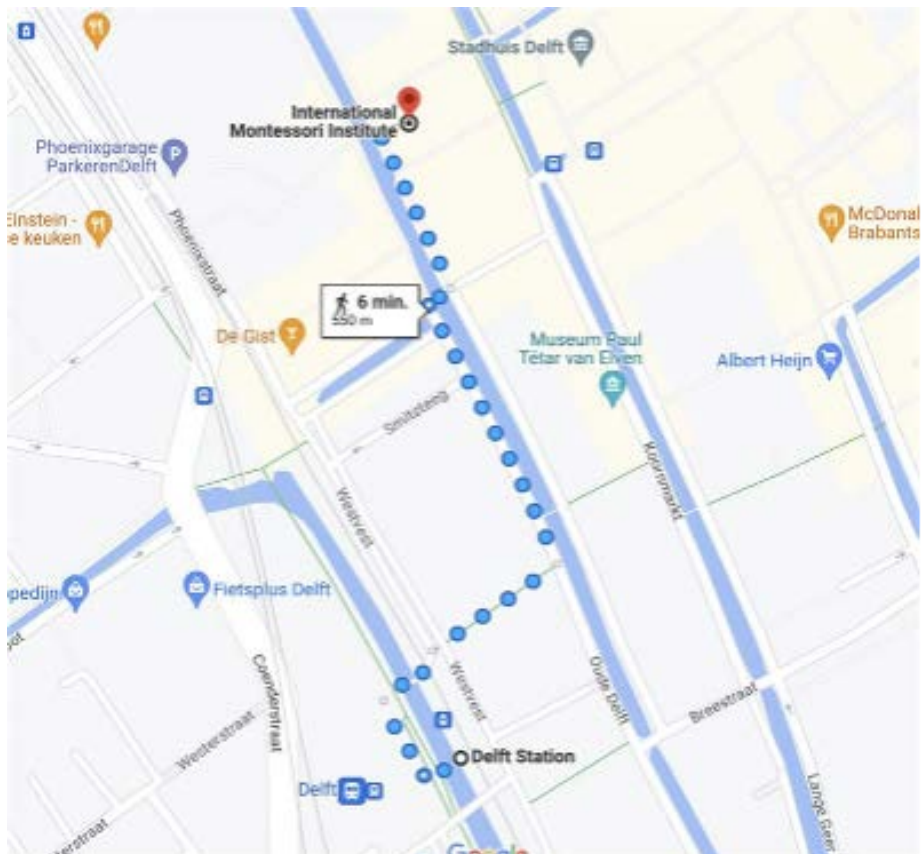

Please note that the Rotterdam marathon is also taking place during the same weekend, which could lead to overbooking in the hotels nearby.

The Social Hub:

Address: Van Leeuwenhoekpark 1, Delft

Ibis Styles Delft City Center

Address: Van Leeuwenhoekpark 2, Delft

Hotel Royal Bridge

Address: Koornmarkt 55 -65, Delft

Hampshire Hotel

Address: Koepoortplaats 3, Delft

Grand Museum Hotel (Best Western Museumhotels)

Address: Phoenixstraat 50A, 2611 AM Delft

From Schiphol Amsterdam International Airport to Station Delft

Take the train from Amsterdam airport to Delft. The train station is located directly below the airport's Plaza. Take the escalator or lift downstairs to the train platforms. The train journey to Delft takes approximately 40 minutes. If you would like to book your train ticket from Amsterdam Schiphol Airport to Delft in advance, you can visit [this link](#) and order your E-ticket. Alternatively, you will be able to buy a ticket at the airport upon arrival.

ANNUAL GENERAL MEETING 12 – 14 APRIL 2024

From the hotel to the venue

All three venues are within walking distance from the city centre. For example, walking from the Delft Station to the Training Centre should take you approx. 5-10 minutes. We recommend using Google Maps to navigate around the city.