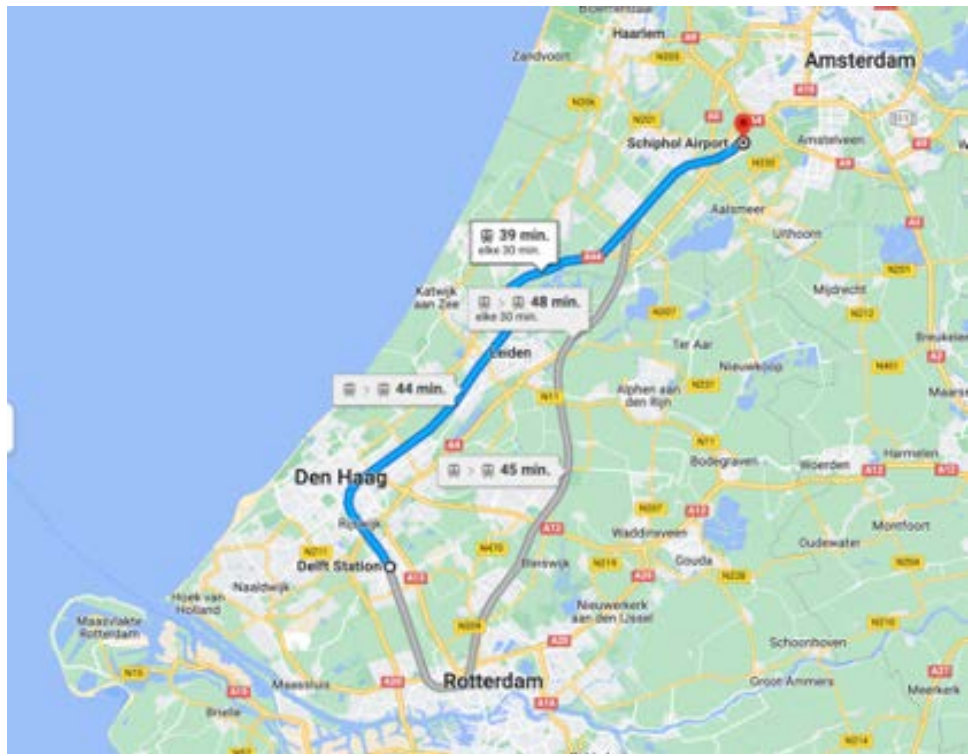

Address: Van Leeuwenhoekpark 2, Delft

Hotel Royal Bridge

Address: Koornmarkt 55 -65, Delft

Hampshire Hotel

Address: Koepoortplaats 3, Delft

Grand Museum Hotel (Best Western Museumhotels)

Address: Phoenixstraat 50A, 2611 AM Delft

From Schiphol Amsterdam International Airport to Station Delft

Take the train from Amsterdam airport to Delft. The train station is located directly below the airport's Plaza. Take the escalator or lift downstairs to the train platforms. The train journey to Delft takes approximately 40 minutes. If you would like to book your train ticket from Amsterdam Schiphol Airport to Delft in advance, you can visit [this link](#) and order your E-ticket. Alternatively, you will be able to buy a ticket at the airport upon arrival.