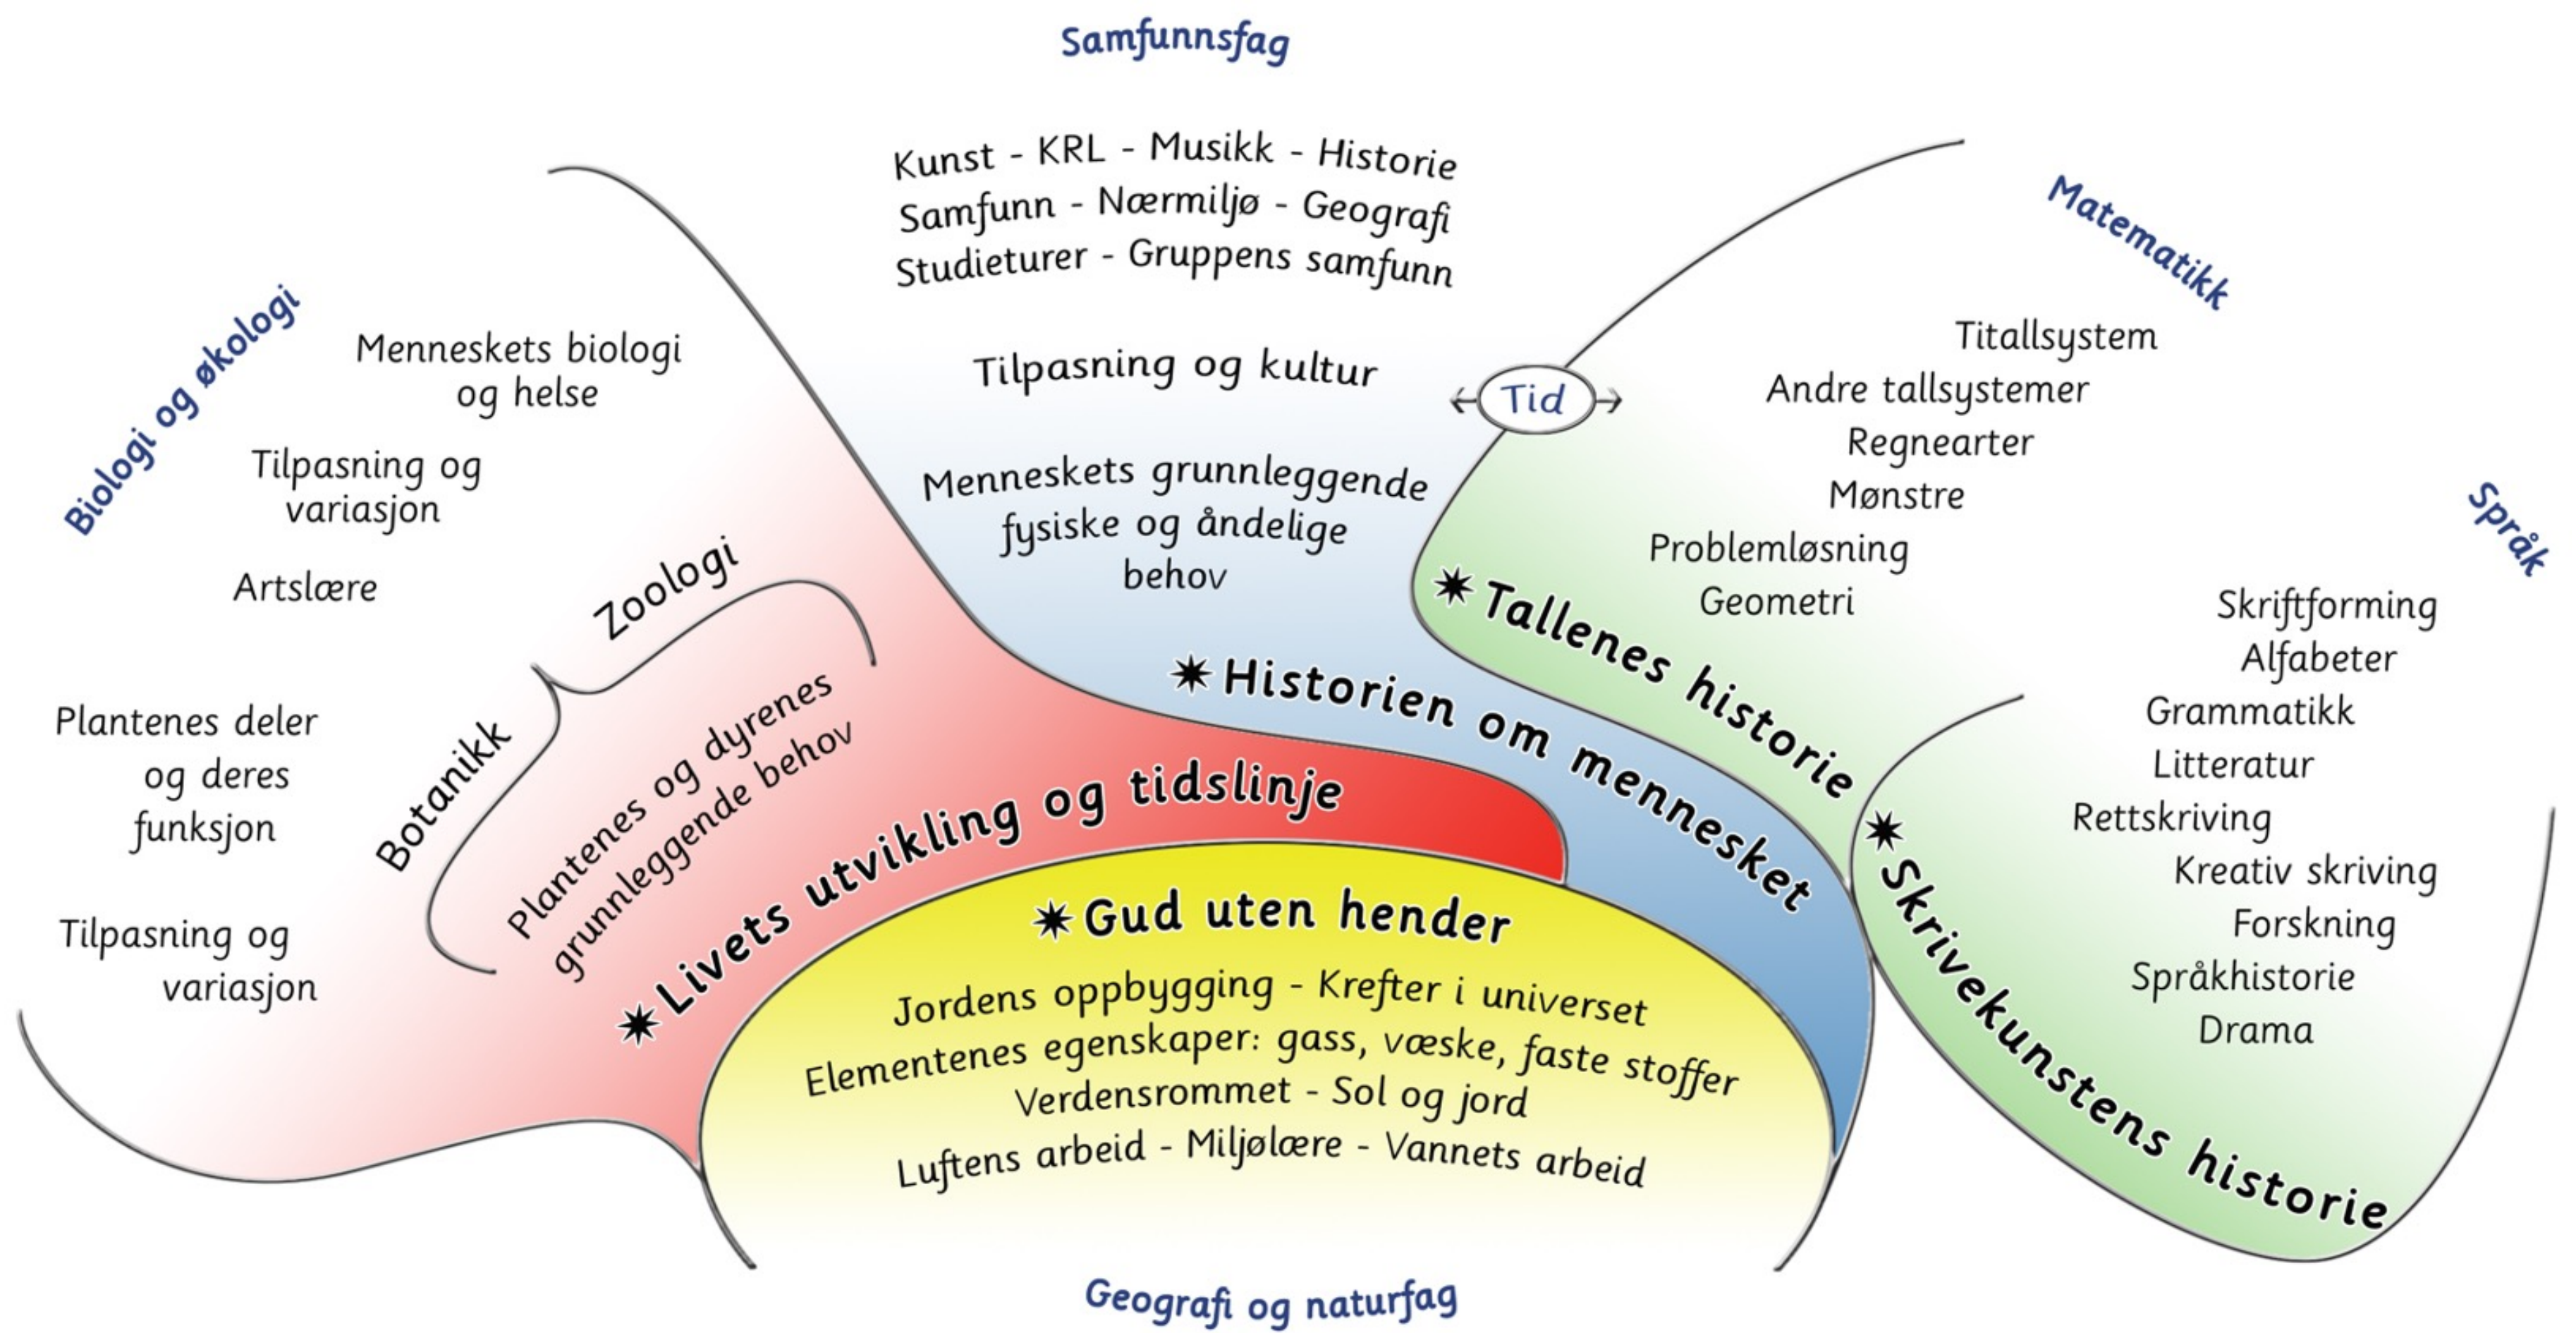

Montessorigrunnskole

Oversikt over arbeidsområder

* De fem fortellingene om livet